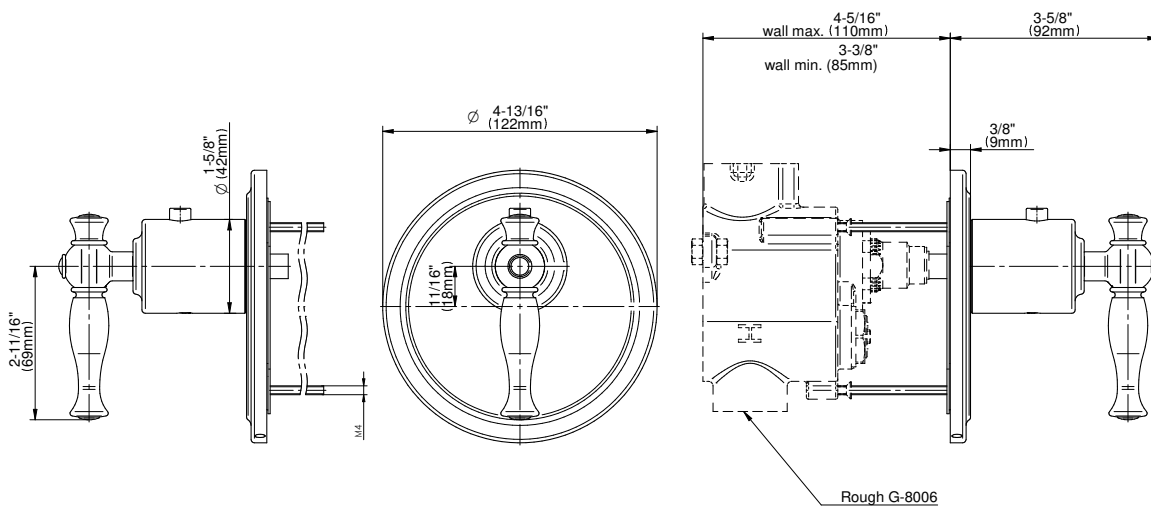

The measurements shown are for reference only. Products and specifications shown are subject to change without notice. Revised 8/2018.

www.graff-designs.com | phone: 800-954-4723